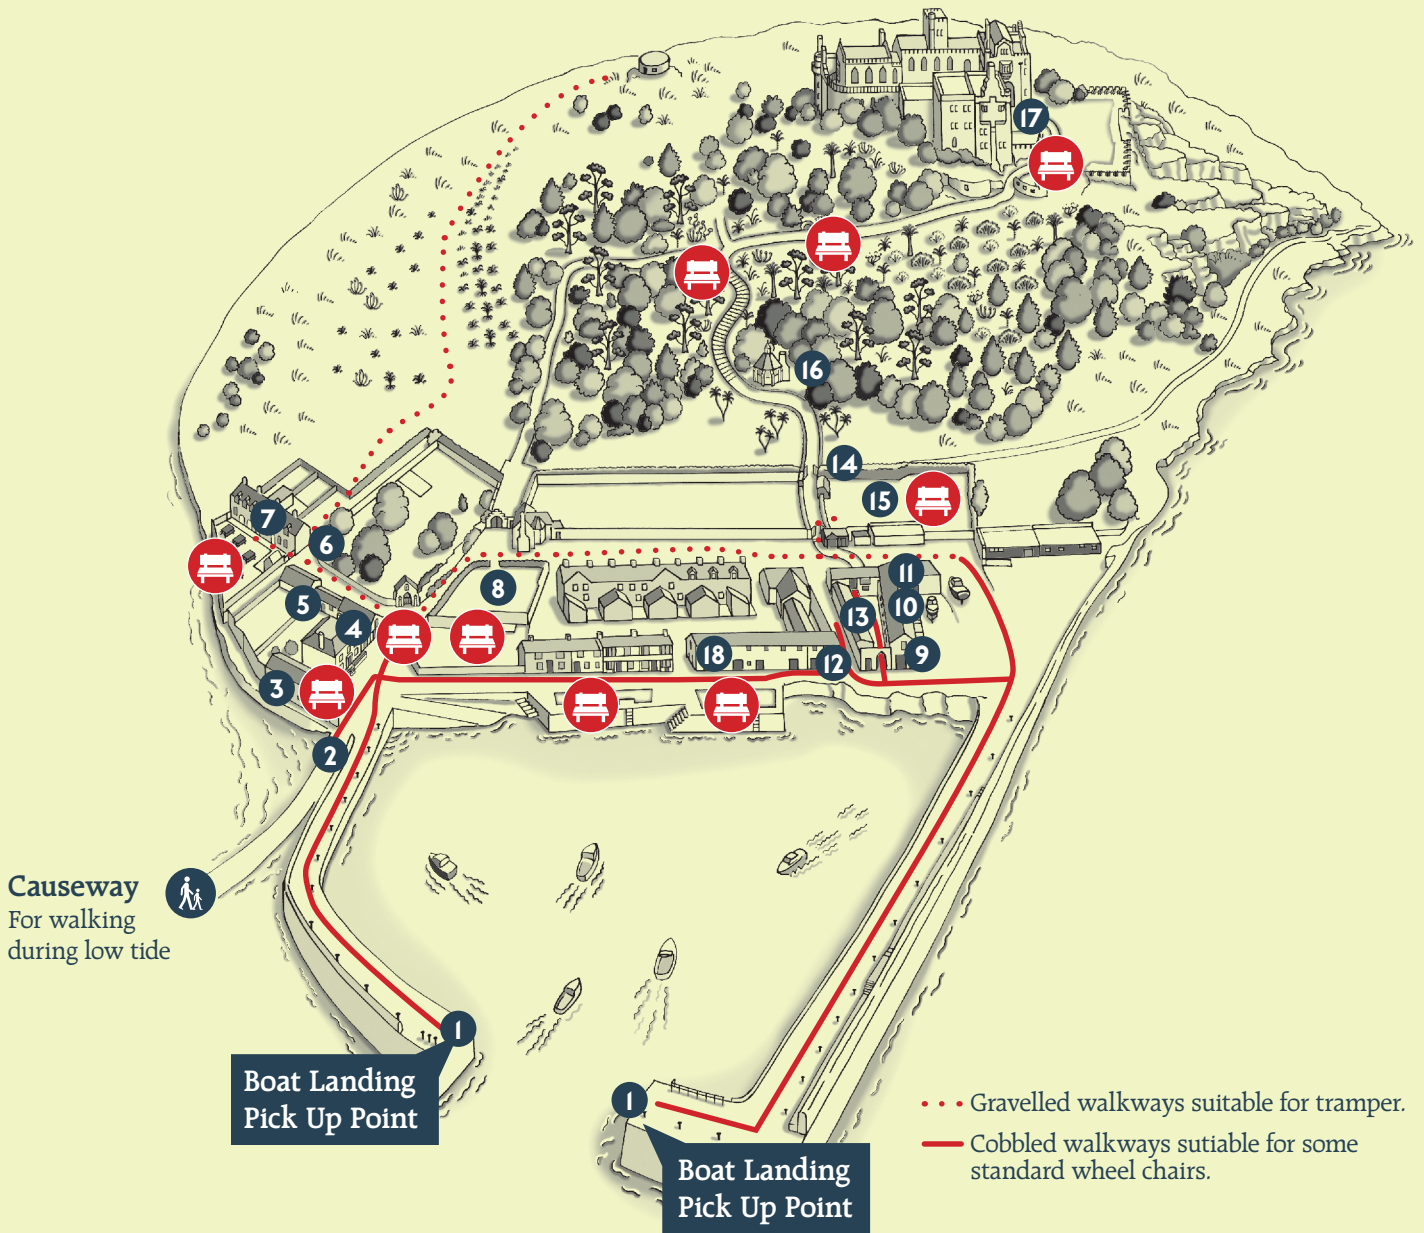

Welcome to St Michael's Mount

Access Map

- | | | | |
|------------------------|---------------------------------|--------------------------------------|----------------------------------|
| 1 Boat Landing/Pick Up | 6 Garden Entrance & Plant Sales | 11 Sail Loft | 16 The Dairy |
| 2 Causeway to Mainland | 7 Island Café | 12 Baby Changing & Accessible Toilet | 17 Castle Entrance Door |
| 3 Change House | 8 Picnic Lawn | 13 Toilets | 18 Barge House Visitor Centre |
| 4 Island Shop | 9 Ticket Office | 14 Ticket Check Point | Seating Area |
| 5 Accessible Toilets | 10 St Michael's Mount Shop | 15 Picnic Lawn | Ramp Access Available on Request |